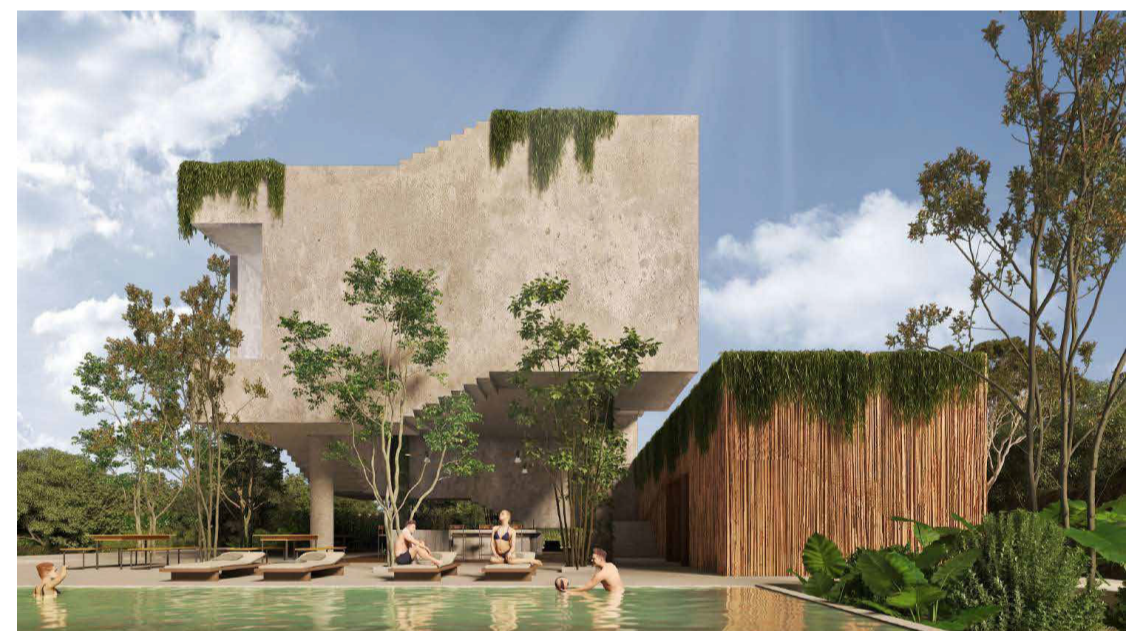

*PROTOTYPE B*  
Construction 208 m<sup>2</sup>  
Lot 250 m<sup>2</sup> / 12.5m x 20m  
2 Levels + Rooftop

## AMENIDADES AMENITIES

- Shopping mall / *Shopping mall*
- Casa club / *Clubhouse*
- Senderos & jogging / *Trails & jogging*
- Pet park / *Pet park*
- Club deportivo / *Sports club*
- Gypsy market / *Gypsy market*
- Portal de exploración / *Exploration portal*
- Anfiteatro & mirador / *Amphitheater & viewpoint*
- Parque sensorial / *Sensory park*
- Wellness center / *Wellness center*
- Río & biopool / *River & biopool*
- Ciclovia / *Bike path*
- Cancha / *Court*
- Calistenia / *Calisthenics*
- Juegos infantiles / *Playground*
- Cenote / *Cenote*
- Cancha de padel / *Paddle court*
- Yoga deck / *Yoga deck*